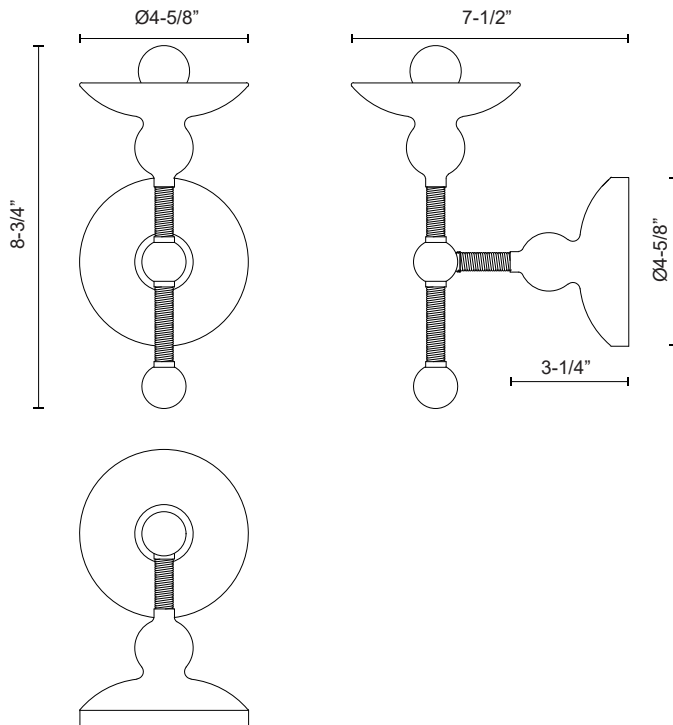

NADINE WV343104

FIXTURE DIMENSIONS	W4-5/8" x H8-3/4" x E7-1/2"
HEIGHT FROM CENTER	4-3/4"
EXTENSION	7-1/2"
LAMP TYPE	E12
MAX WATTAGE	60W
BULB QTY	1
BULBS INCLUDED	No
VOLTAGE	120V
MATERIAL	Steel with Natural Cotton Detail
ILLUMINATION DIRECTION	Up
INSTALL OPTIONS	Wall Mount, Up Only
LOCATION	Damp
CANOPY DIMENSIONS	D4-5/8" x E3-1/4"
BRAND	Alora

[D - Diameter, L - Length, W - Width, H - Height, E - Extension]

AVAILABLE FINISHES:

WV343104MBCN

Matte
Black/Cotton

WV343104MWCN

Matte
White/Cotton

*For complete warranty terms, please visit: www.aloralighting.com/warranty